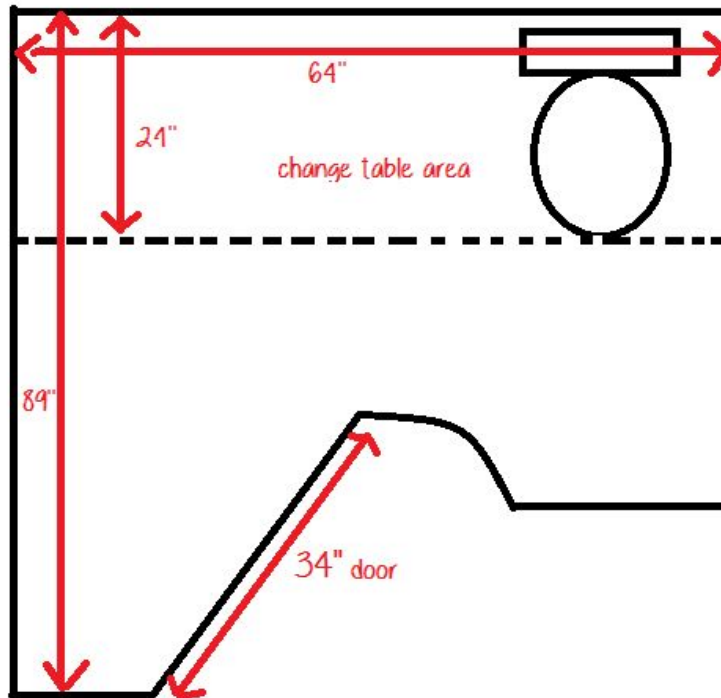

Wheelchair accessible washroom with adult sized change table

The dimensions of this room are basically 5' by 6'. (diagram and pictures below- on page 2) The change table is just over 5' long and 2' deep. It is 34" high off the floor.

The hayride

The hayride is an open platform with no railings, and the loading area is level with the platform of the wagon. Wheelchairs can often roll right onto the platform and be held in place for the ride. Others will leave the wheelchair on the loading area and sit directly on the bales.